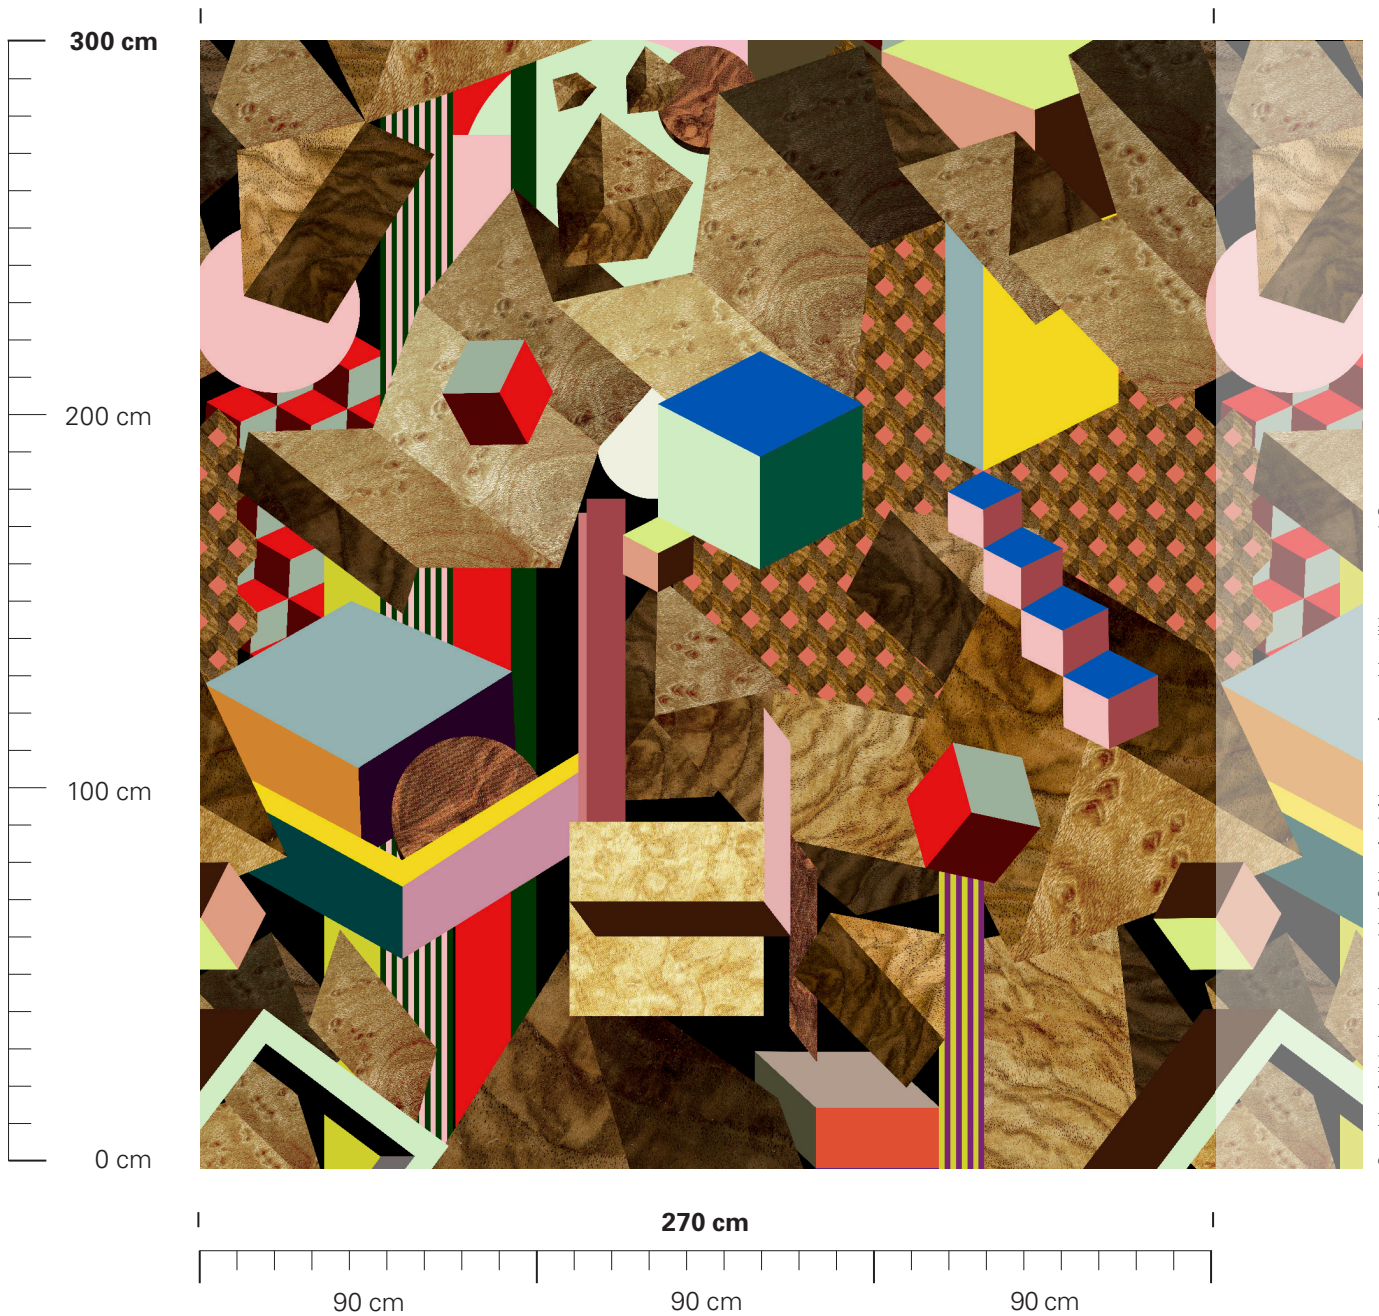

JAKOB SCHLAEPFER

Poppy Lloyd 720217

Copyright of all designs belong to Jakob Schlaepfer. Infringement of copyright will be prosecuted. ©