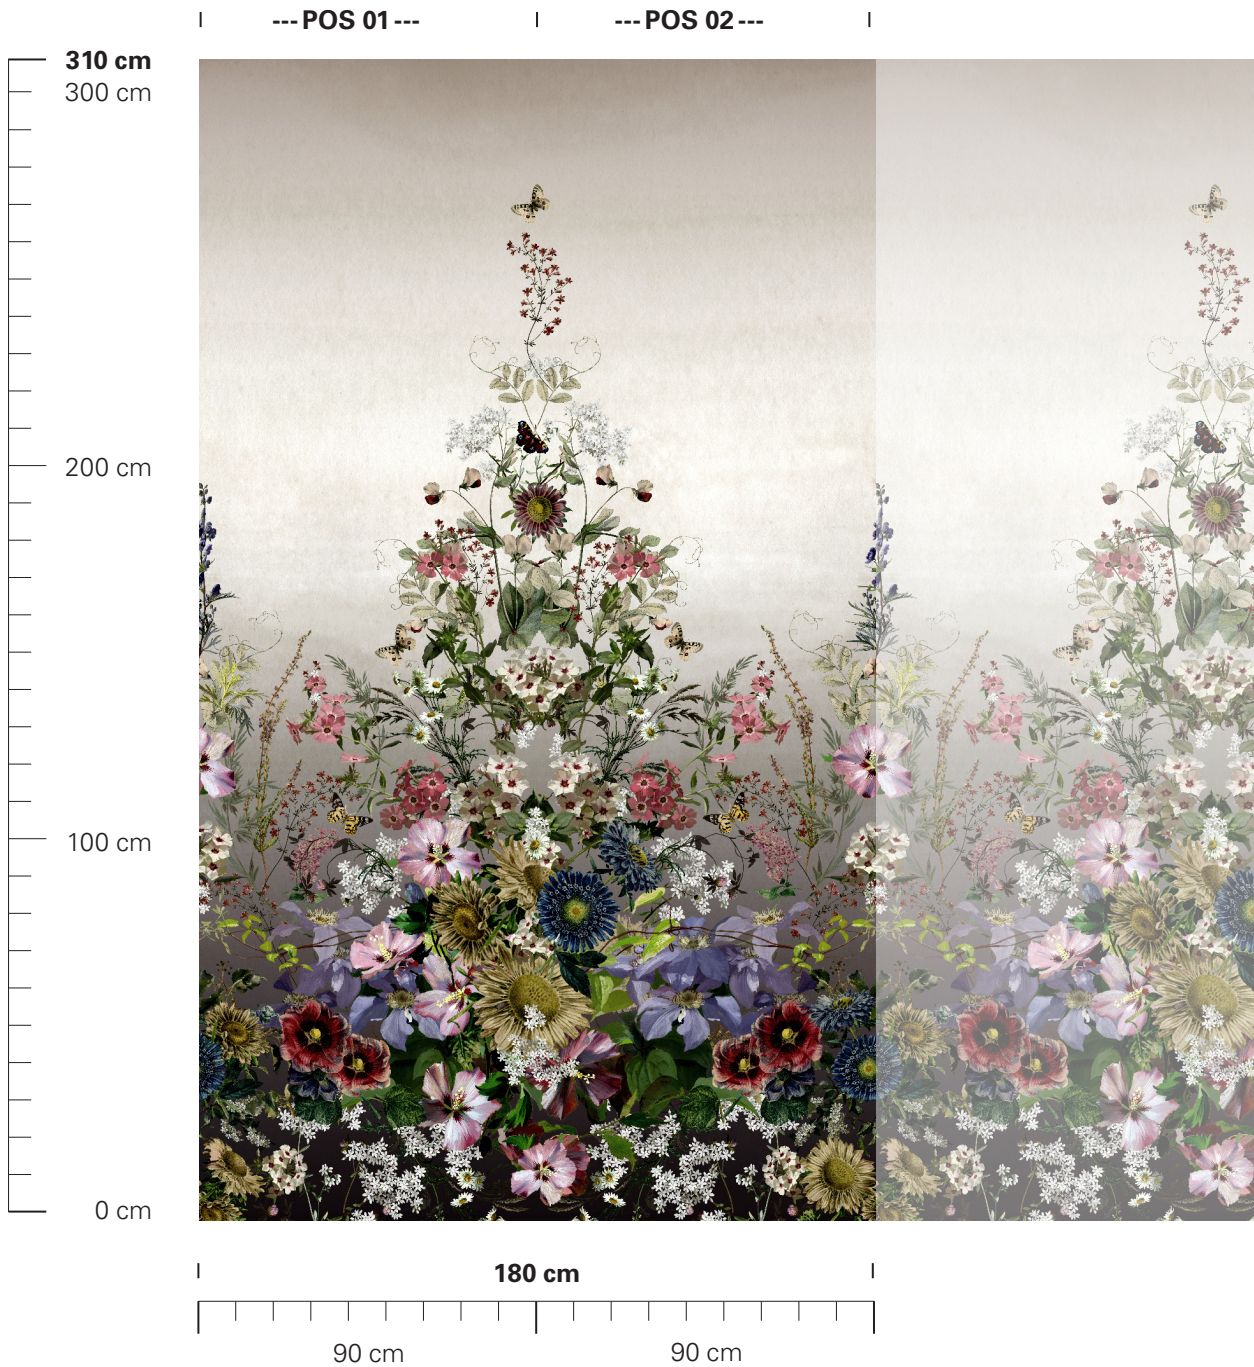

JAKOB SCHLAEPFER

Poppy Audley 720218

Copyright of all designs belong to Jakob Schlaepfer. Infringement of copyright will be prosecuted. ©