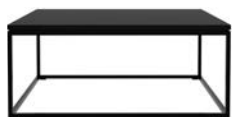

53039 57 × 33 × 61 cm

MONOLIT SIDEBOARD - OAK BLACK

26861 110 × 45 × 78 cm

BLACKBIRD SIDEBOARD - OAK & OAK BLACK

51481 150 × 45 × 85 cm

BLACKBIRD SIDEBOARD - OAK & OAK BLACK

51471 180 × 45 × 80 cm

BLACKBIRD SIDEBOARD - OAK & OAK BLACK

51472 180 × 45 × 90 cm

BLACKBIRD STORAGE CUPBOARD - OAK & OAK BLACK

51470 110 × 45 × 178 cm

THIN COFFEE TABLE - OAK BLACK

50520 70 × 70 × 30 cm

BLACKBIRD COFFEE TABLE - OAK &  
OAK BLACK

51476 70 × 70 × 36 cm

BLACKBIRD COFFEE TABLE - OAK &  
OAK BLACK

51477 100 × 100 × 36 cm

BOK SIDE TABLE - OAK BLACK

51510 43 × 43 × 50 CM

TORSION SIDE TABLE - OAK BLACK

50014 50 × 50 × 50 CM

TOTEM SIDE TABLE - TEAK BLACK

10786 50 × 50 × 49 CM

TRIPOD SIDE TABLE - OAK BLACK

50527 46 × 46 × 56 CM

TRIPOD SIDE TABLE LARGE - OAK BLACK

50528 70 × 70 × 60 CM

MONOLIT SIDE TABLE - OAK BLACK

26864 48 × 48 × 51 cm

MONOLIT SIDE TABLE S - OAK BLACK

26866 48 × 48 × 51 cm